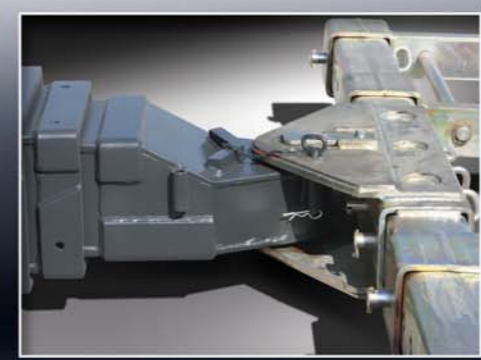

KALDIRMA APARATI
LIFTING APPARATUS
(GRID UNIT ATTACHABLE AND ADJUSTABLE Laterally)