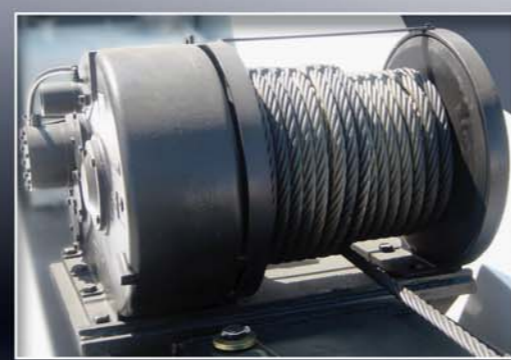

KURTARMA ARACI

RECOVERY TRUCK

KUMANDO PANOSU
CONTROL PANEL FOR ALL HYDRAULIC INSTALLATION

DENGE AYAKLARI
SUPPORTING LEGS TO PROVIDE MAXIMUM STABILITY

VİNC SİSTEMİ
(MAKSİMUM ÇEKME KAPASİTESİ 35 TON)
WINCH SYSTEM
(MAXIMUM PULLING CAPACITY 35 TON)